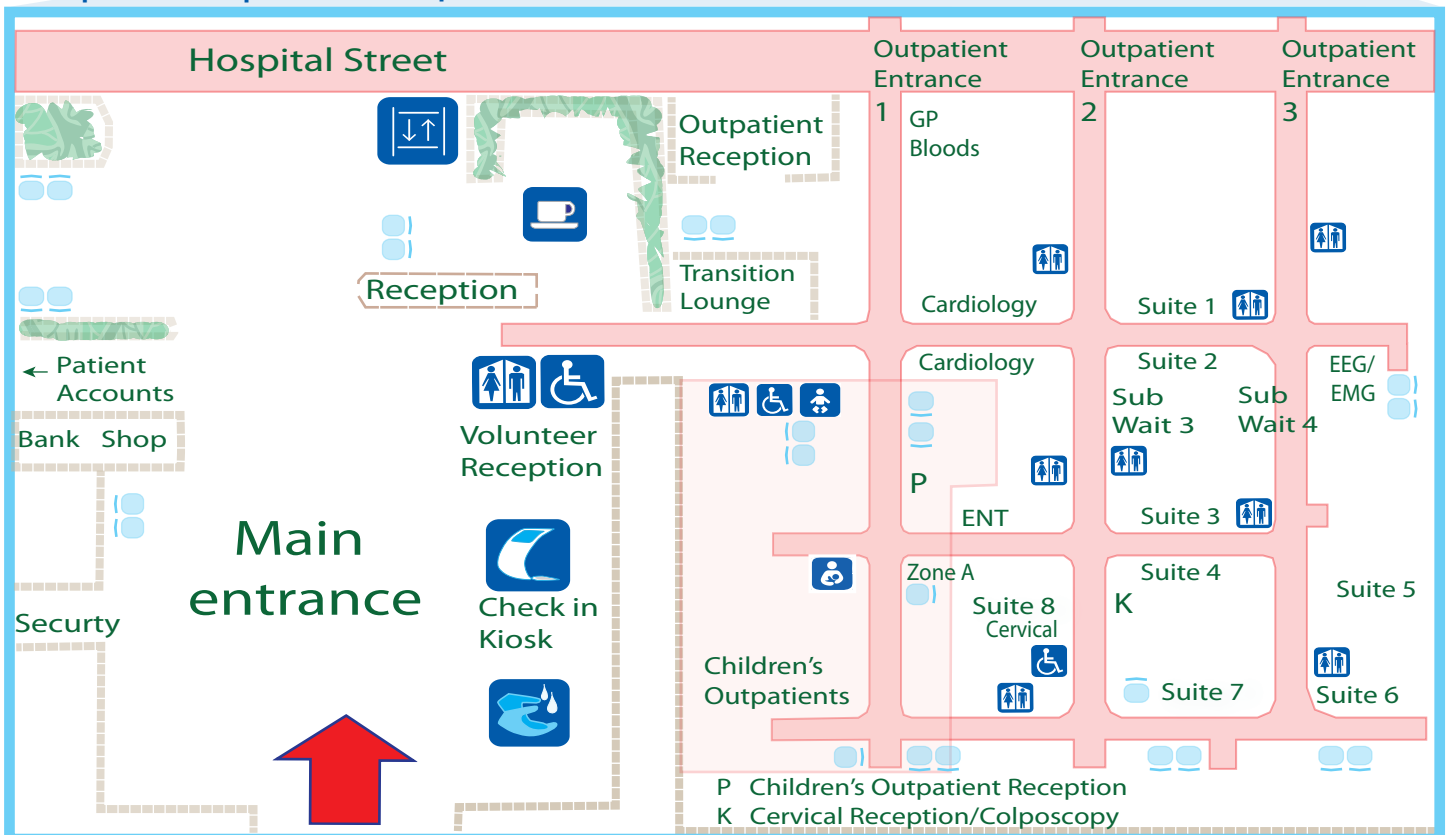

Where to find Tallaght Hospital

www.amnch.ie 53.2892,-6.3757

5 minute walk from the bus stop to the main entrance of the hospital

Hospital Outpatient Departments

Legend

- | | | | | |
|--|--|--|--|--|
| | | | | |
| | | | | |
| | | | | |