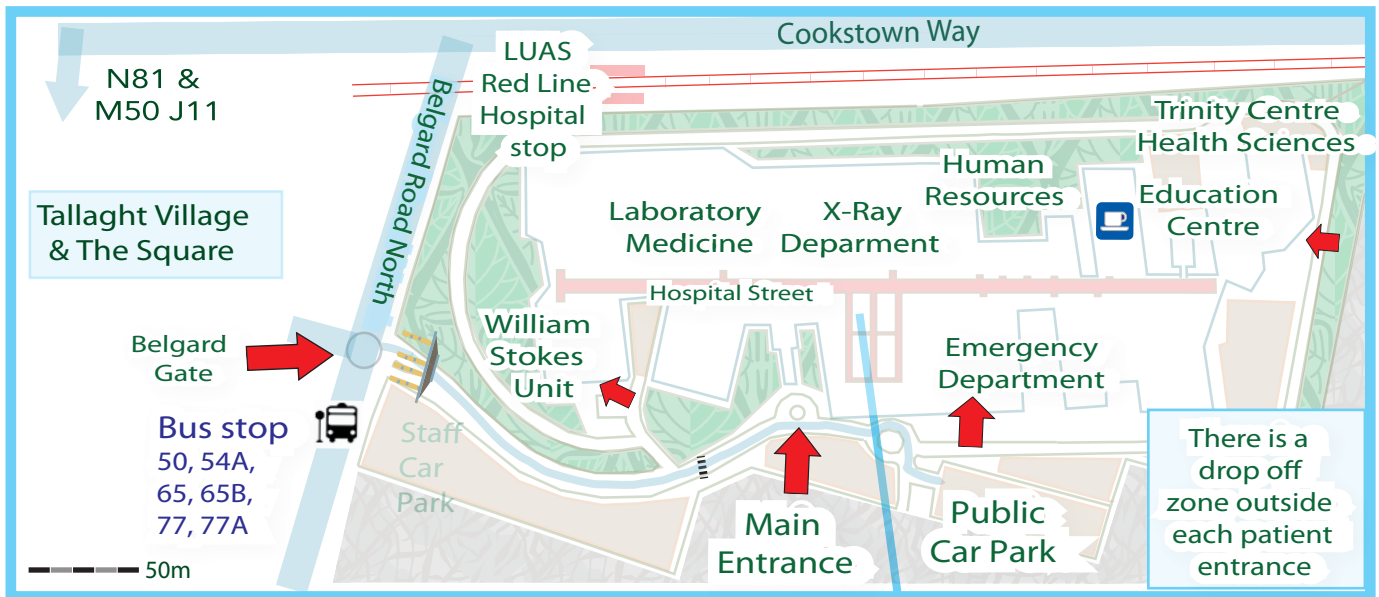

Where to find Tallaght Hospital

www.amnch.ie 53.2892,-6.3757

5 minute walk from the bus stop to the main entrance of the hospital

Hospital Outpatient Departments

Legend

- | | | | | |
|--|--|--|--|--|
| | | | | |
| | | | | |
| | | | | |