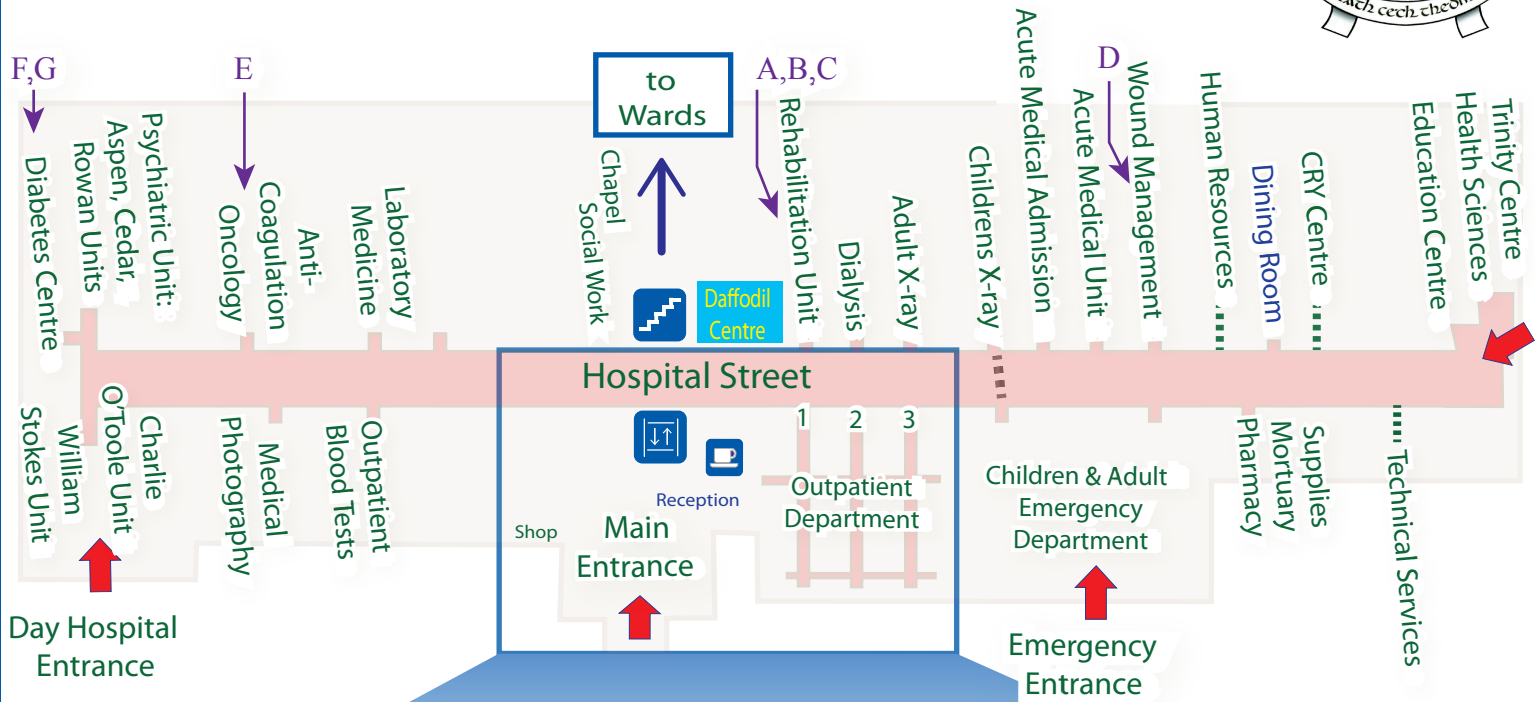

# MAP for Tallaght Hospital patients & visitors

## Ground Floor Layout

The dining room is a 4 minute walk from reception. Hospital Street is 350m long.

## Main Entrance & Outpatient Departments